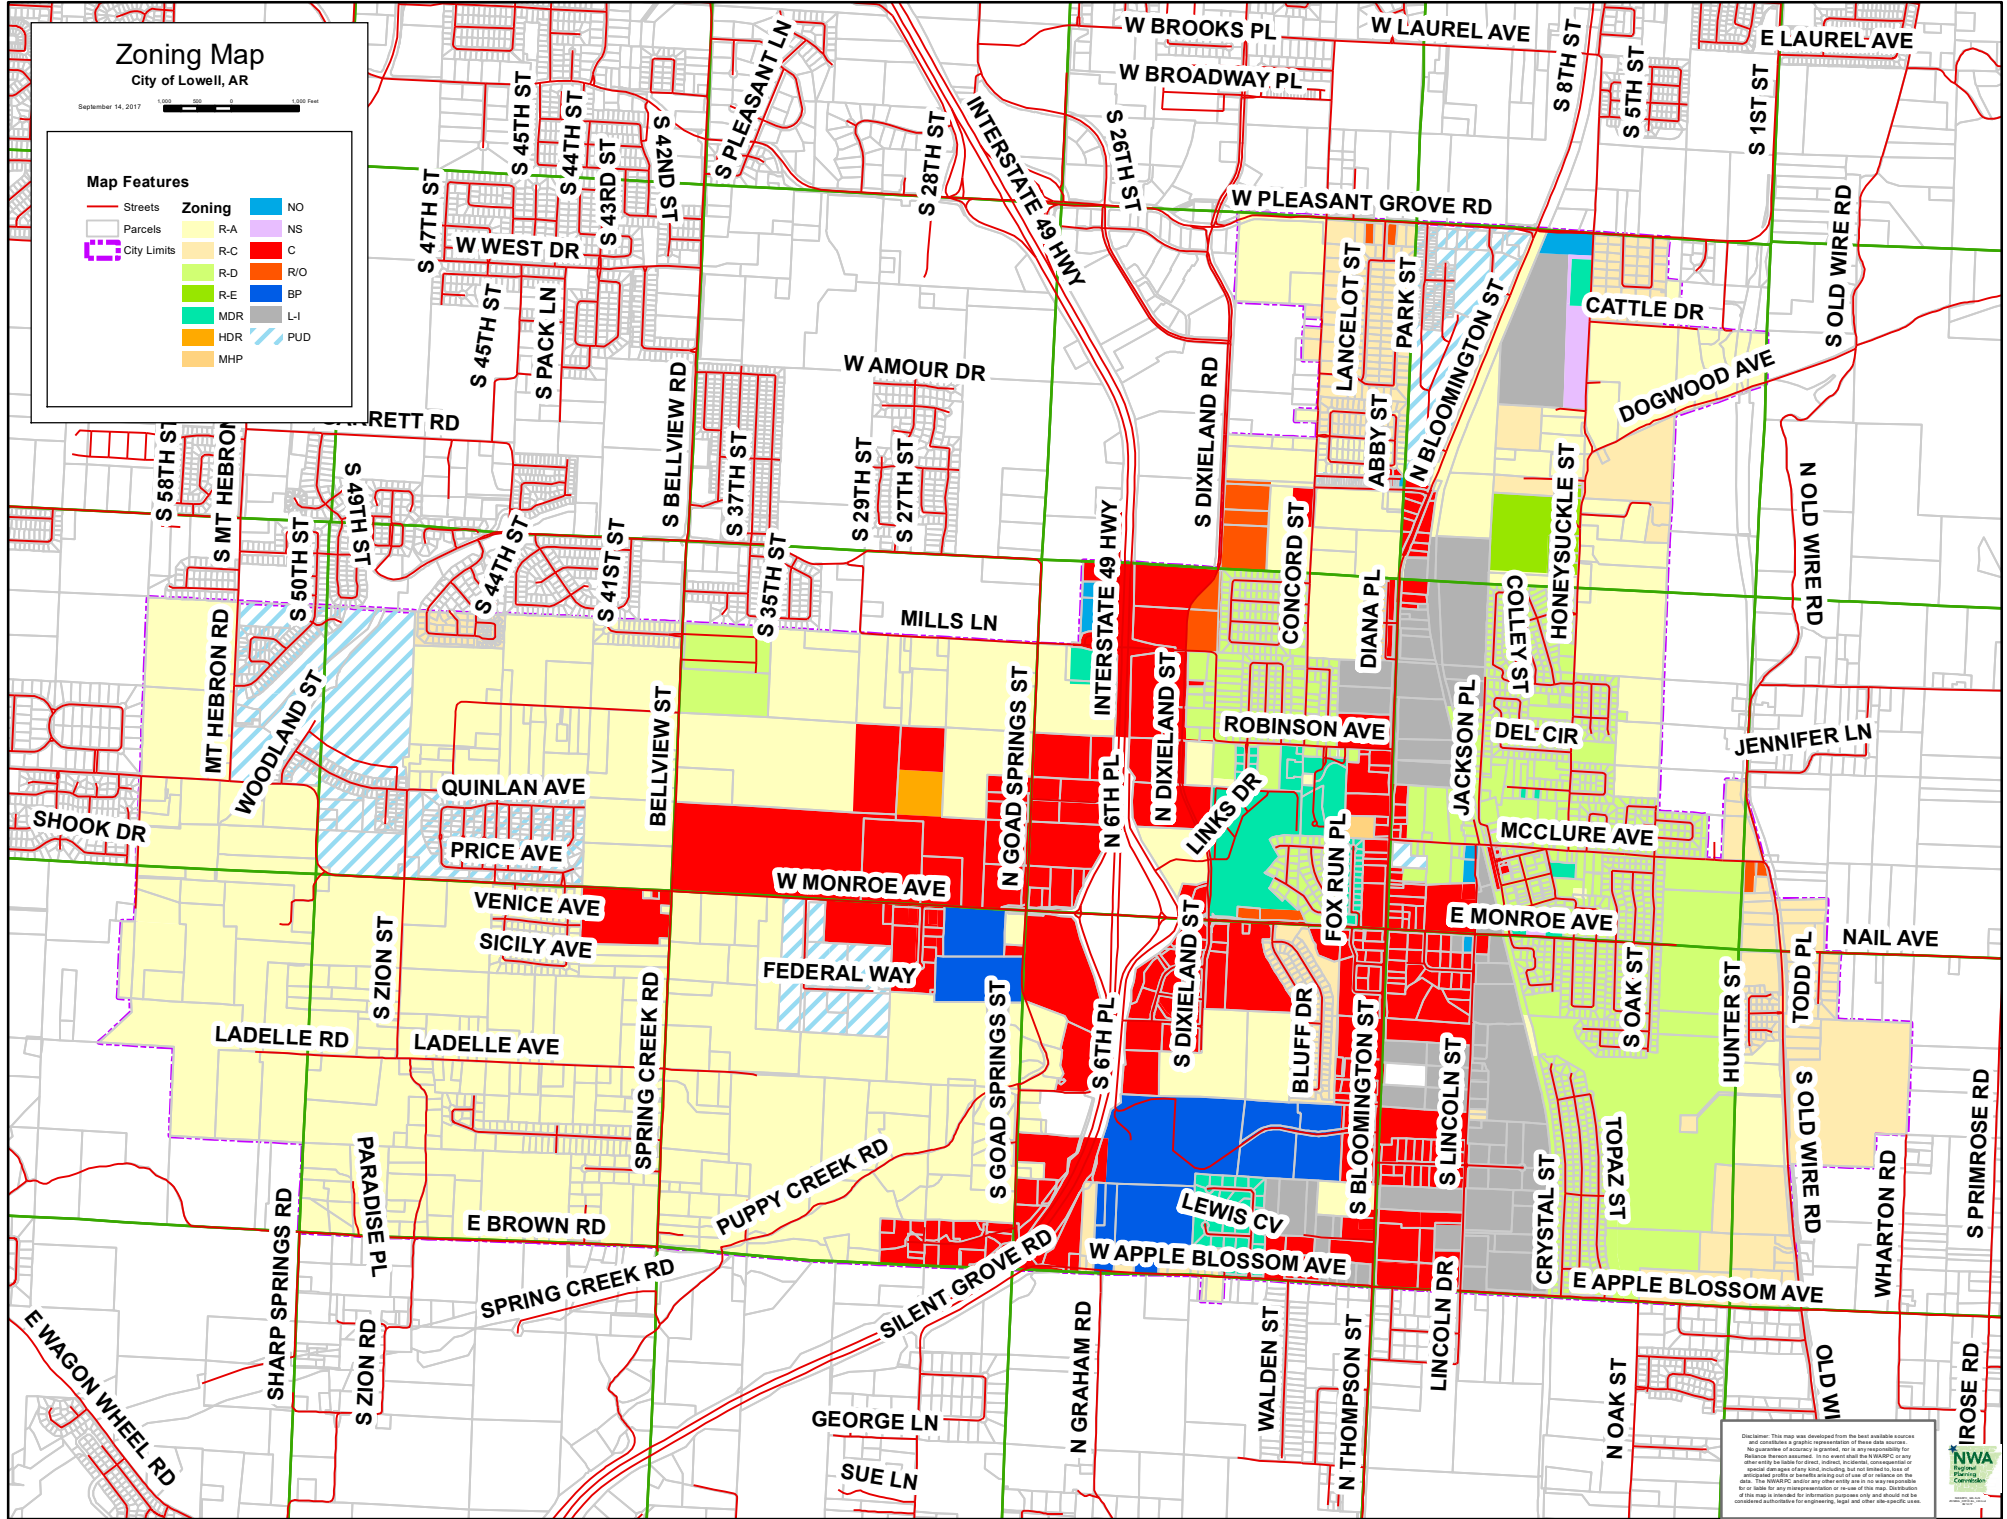

Zoning Map

City of Lowell, AR

September 14, 2017

Map Features

- Streets
- Parcels
- City Limits
- Zoning
- NO
- R-A
- R-C
- R-D
- R-E
- MDR
- HDR
- MHP
- NS
- C
- R/O
- BP
- L-I
- PUD