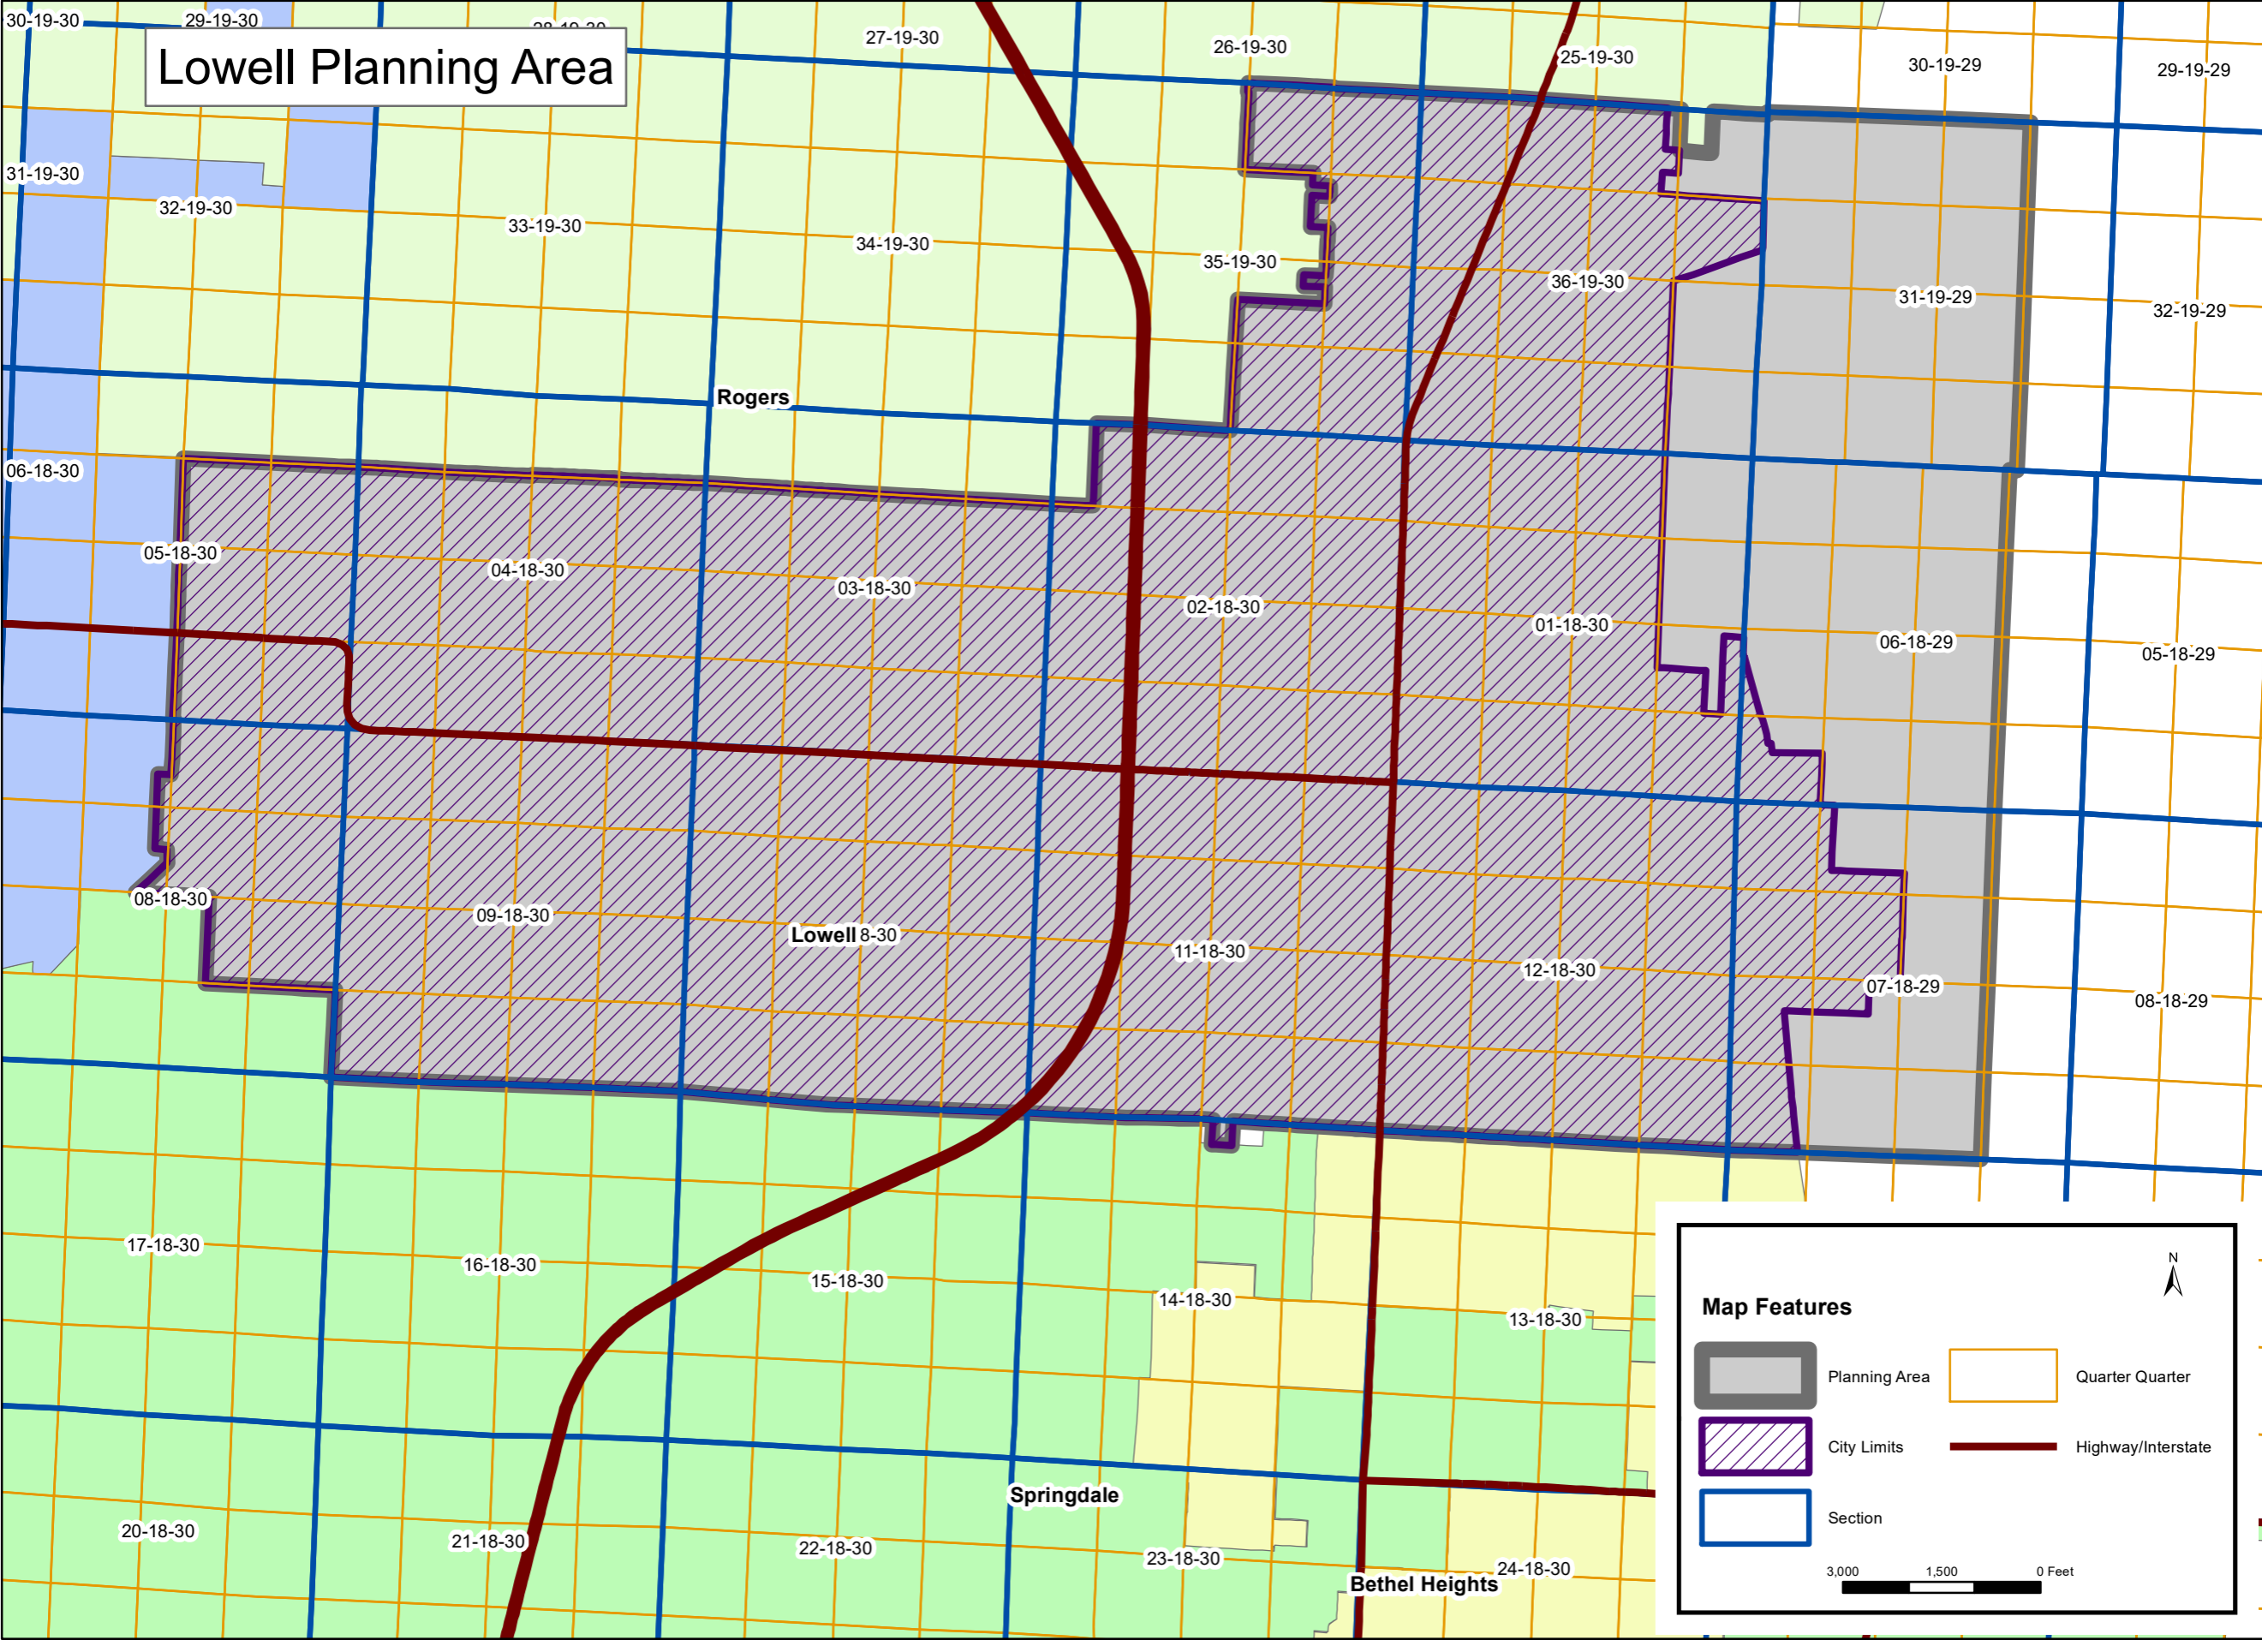

Lowell Planning Area

Map Features

- Planning Area
- City Limits
- Section
- Quarter Quarter
- Highway/Interstate

3,000 1,500 0 Feet