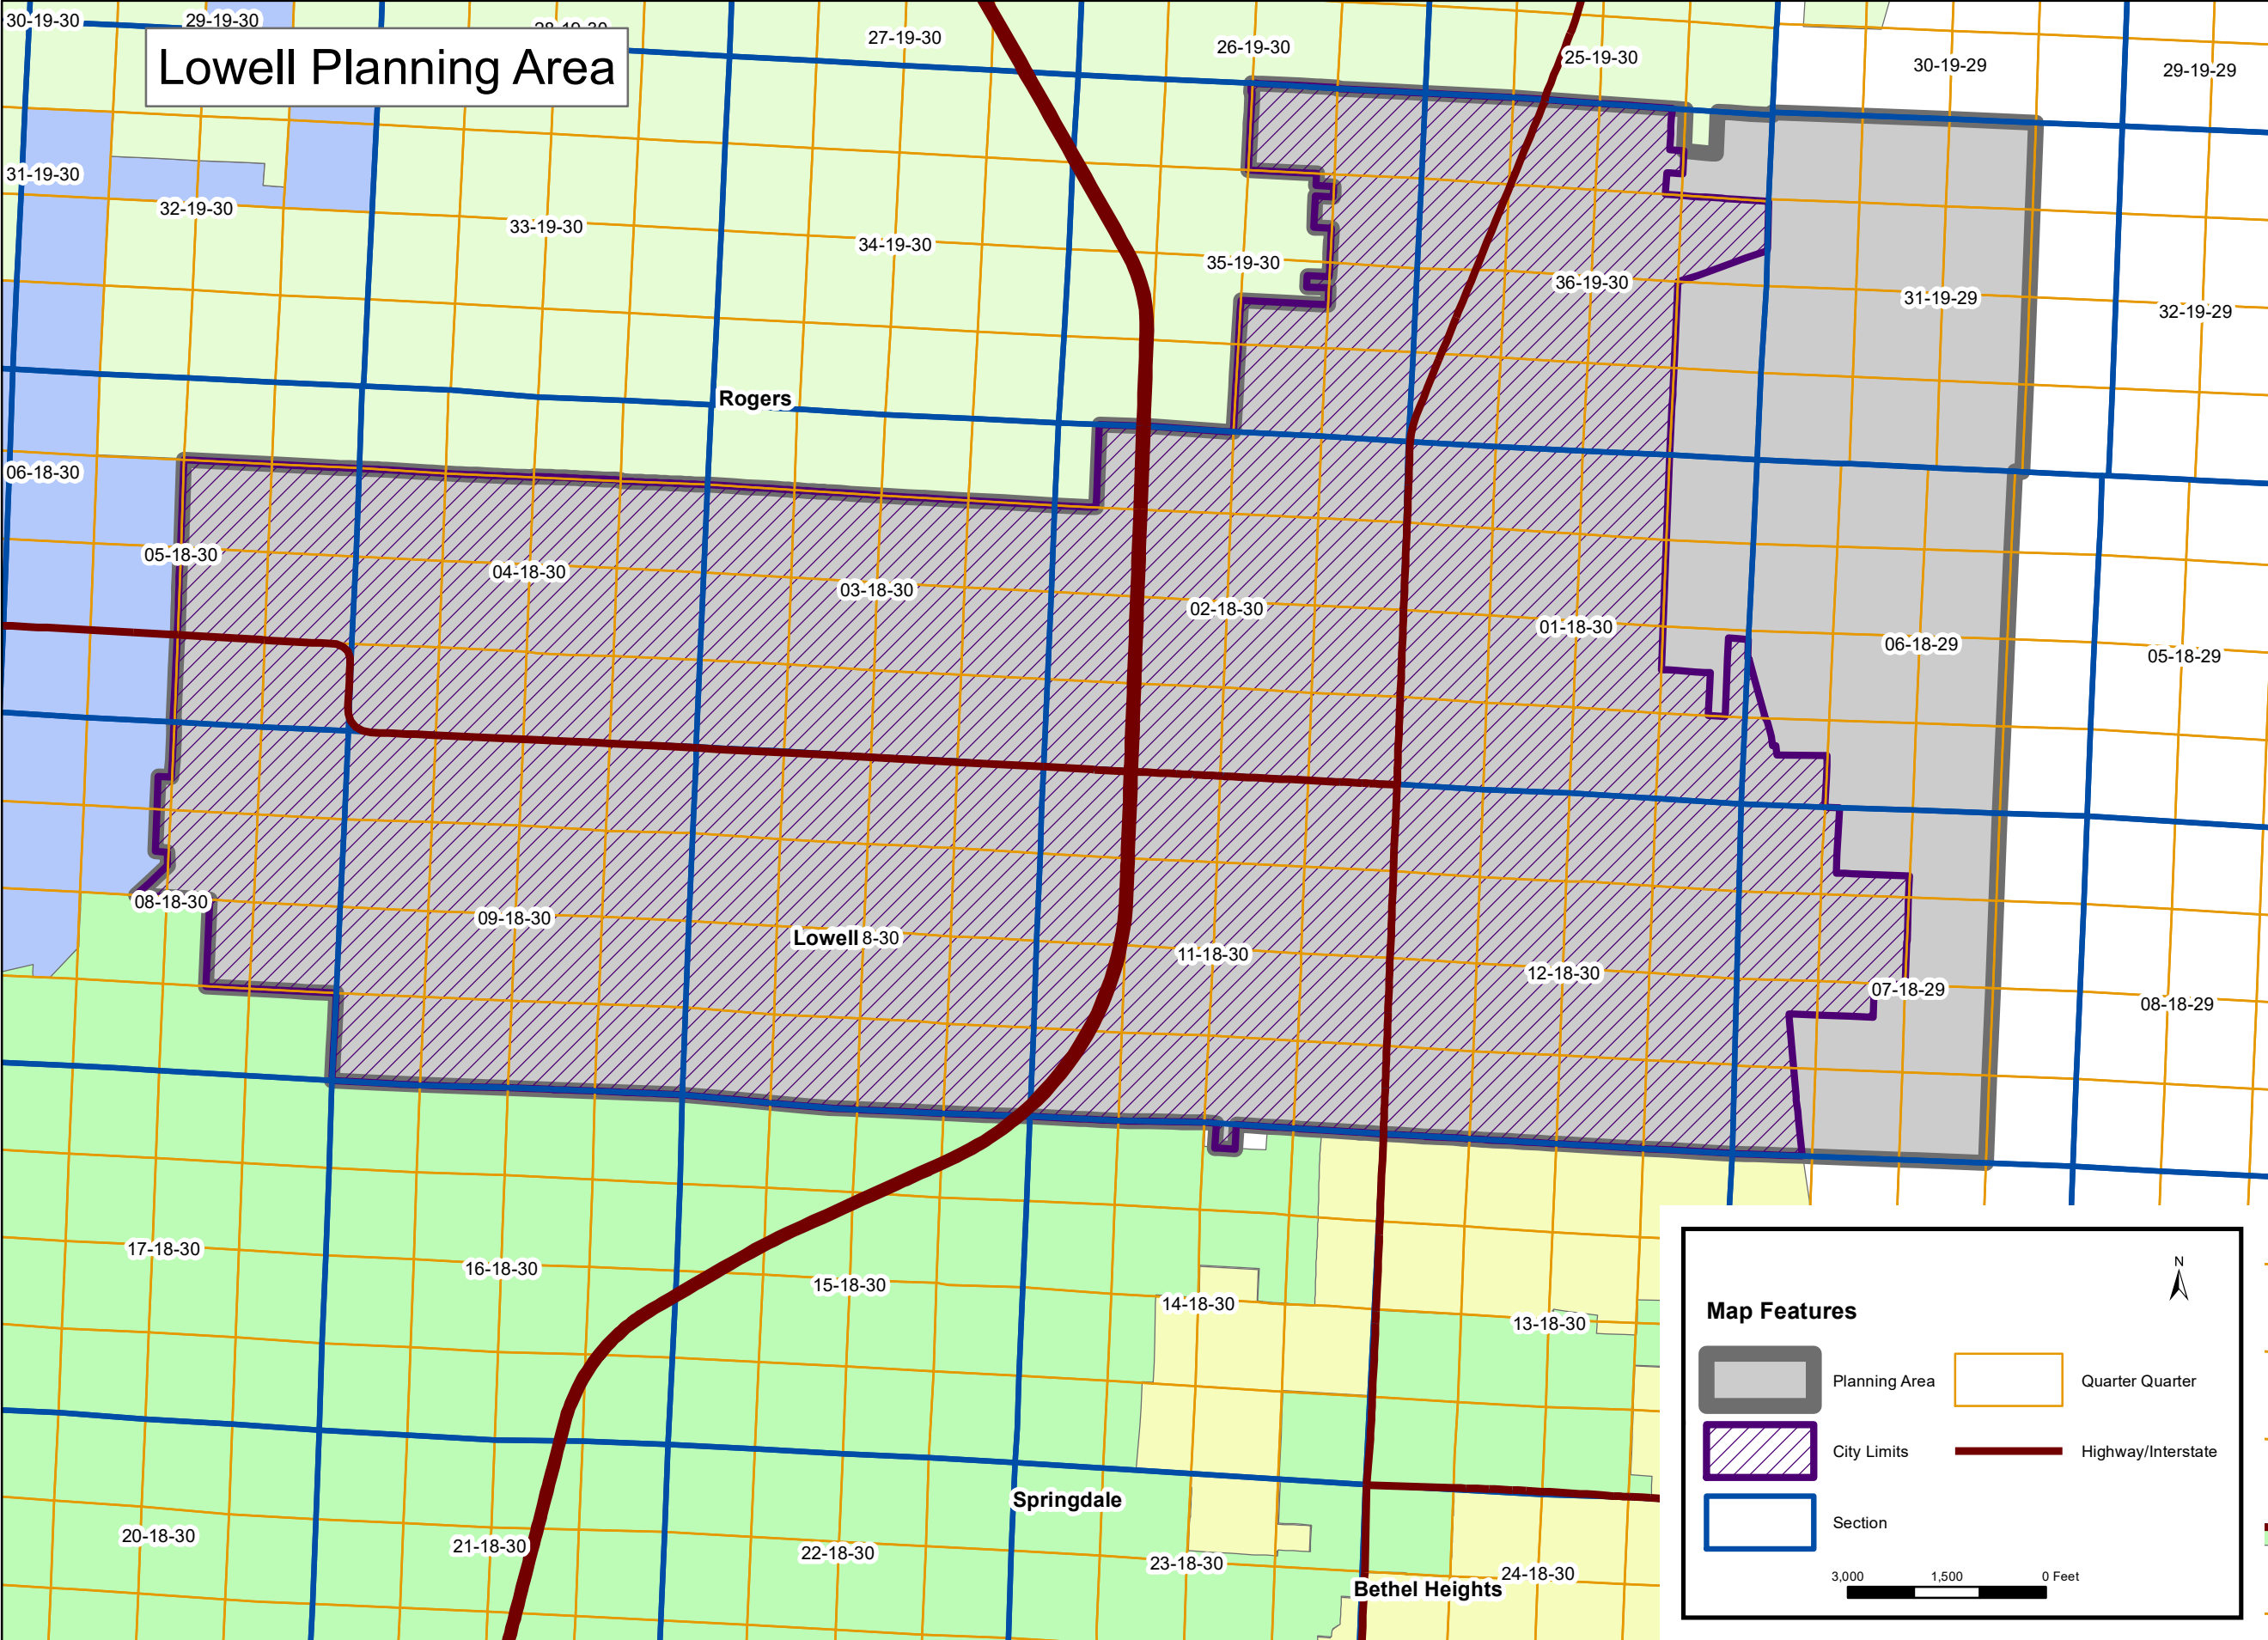

# Lowell Planning Area

**Map Features**

- Planning Area
- City Limits
- Section
- Quarter Quarter
- Highway/Interstate

3,000 1,500 0 Feet